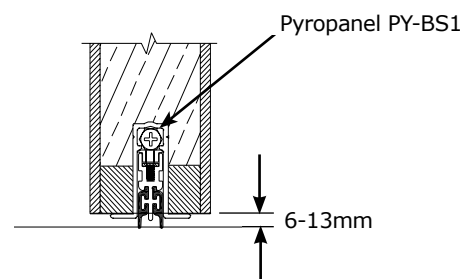

ASSA ABLOY

ACOUSTIC DOOR

1 hr Fire Rated, 39 Rw, Single Leaf, Acoustic / Smoke / Fire Door

DESCRIPTION

Pyropanel AS-39-PAFD is a Single leaf, 1hr fire rated, 39 Rw acoustic and smoke resistant doorset.

APPLICATIONS

Ideal for applications that require a 1hr fire rating, an acoustic rating of 39 Rw and smoke resistance.

FEATURES

Fire Rating

- -/60/60

Acoustic Rating

- 39 Rw.

Smoke Resistance

- Meets the NCC requirement for a smoke door.

Door Weight

- Approx 30 kg/m²

Door Configuration

- Single leaf.

Thickness

- 47mm (Nominal)

Size

- Maximum Size - 2100 x 940mm.

Hinges

- Minimum 4 steel hinges.

Frame

- KDHW timber frame.

Finish

- MDF to both faces.

Seal combination

Door Type	Perimeter	Bottom	Rw
AS-39-PAFD	Pyropanel Euroseal	Pyropanel PY-BS1	39

Approved Hardware

1. Locks: Lockwood 3570 series mortice lock with 1800/1900 series lever furniture.
   Lockwood YL17 Cylindrical.
2. Closers: Pyropanel LG1500SIL
   Pyropanel MD1300SIL
3. Hinges: Lockwood 100 series, 100 x 100 mm.

OPTIONAL EXTRAS

- Pre-hung in timber frame.
- Decorative veneers.

INSTALLATION

Door leaf, Door frame, Perimeter seal and Drop seal should be sourced from a Pyropanel Authorised Licensee as a complete set. Door frame must be tightly sealed against wall structure using Pyropanel Multiflex acoustic fire-rated sealant.

HOW TO SPECIFY

"Doorset to be a Pyropanel AS-39-PAFD door installed in a Pyropanel timber Euroseal frame".

Pyropanel Developments Pty Ltd

235 Huntingdale Road, Oakleigh Vic 3166
Ph: (03) 9837 8500 Fax: (03) 9837 8550
Email: sales@pyropanel.com.au
Web: www.pyropanel.com.au

Distributed by: