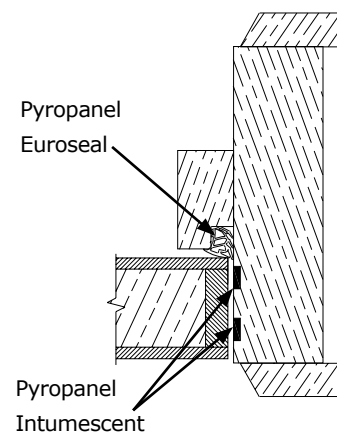

Approved Hardware

- Locks: Lockwood 3570 series mortice lock with 1800/1900 series lever furniture.
Lockwood YL17 Cylindrical.
- Closers: Pyropanel LG1500SIL
Pyropanel MD1300SIL
- Hinges: Lockwood 100 series, 100 x 100 mm.

OPTIONAL EXTRAS

- Pre-hung in timber frame.
- Decorative veneers.

INSTALLATION

Door leaf, Door frame, Perimeter seal and Drop seal should be sourced from a Pyropanel Authorised Licensee as a complete set. Door frame must be tightly sealed against wall structure using Pyropanel Multiflex acoustic fire-rated sealant.