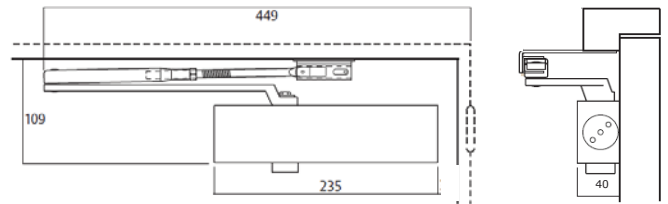

OPTIONAL EXTRAS

- Available with slide track upon request.

INSTALLATION OPTIONS

1. Standard Arm

Closer installed on pull side of door. This mounting position permits opening of 180°.

2. Parallel Arm

Closer installed on push side of door. This mounting position permits opening of 180°.