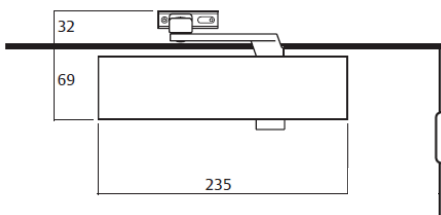

OPTIONAL EXTRAS

- Available with slide track upon request.

INSTALLATION OPTIONS

1. Standard Arm

Closer installed on pull side of door. This mounting position permits opening of 180°.

2. Parallel Arm

Closer installed on push side of door. This mounting position permits opening of 180°.