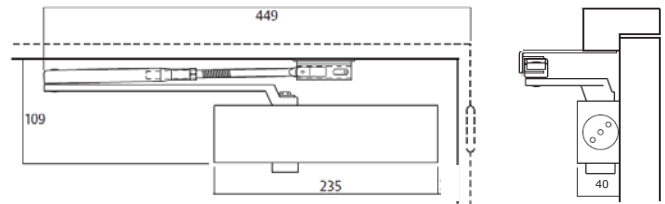

OPTIONAL EXTRAS

- Available with slide track upon request.

INSTALLATION OPTIONS

1. Standard Arm

Closer installed on pull side of door. This mounting position permits opening of 180°.

2. Parallel Arm

Closer installed on push side of door. This mounting position permits opening of 180°.