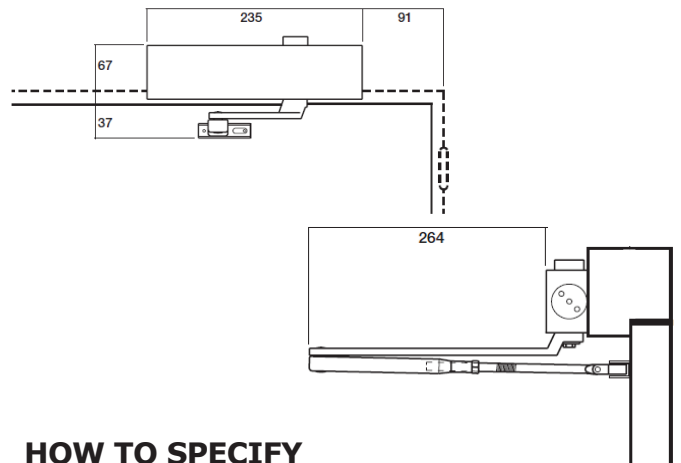

3. Frame Mounting

Closer installed on push side of door and frame head where conditions do not allow parallel mounting.

HOW TO SPECIFY

Eg, "Pyropanel MD1300SIL Fire Rated closer"