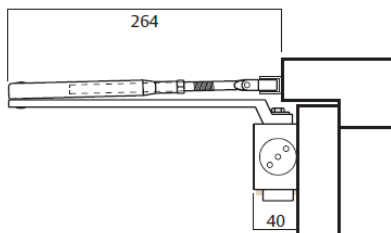

OPTIONAL EXTRAS

- Available with slide track upon request.

INSTALLATION OPTIONS

1. Standard Arm

Closer installed on pull side of door. This mounting position permits opening of 180°.

2. Parallel Arm

Closer installed on push side of door. This mounting position permits opening of 180°.