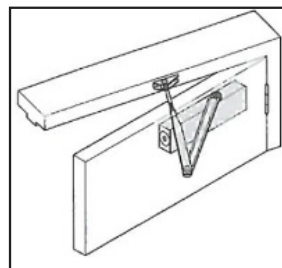

FEATURES

- Tested and certified to Australian Standards
- 2 to 4 power adjustable
- Adjustable back check
- Adjustable latching speed
- Adjustable closing speed
- Overload protection
- Non-Handed
- Standard and Parallel arm brackets included
- Easy to install

OPTIONAL EXTRAS

- Available with slide track upon request.

INSTALLATION OPTIONS

1. Standard Arm

Closer installed on pull side of door. This mounting position permits opening of 180°.

2. Parallel Arm

Closer installed on push side of door. This mounting position permits opening of 180°.