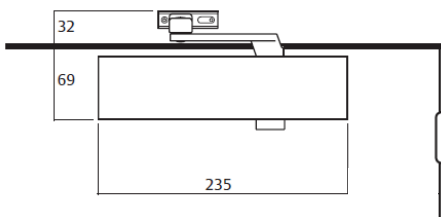

OPTIONAL EXTRAS

- Available with slide track upon request.

INSTALLATION OPTIONS

1. Standard Arm

Closer installed on pull side of door. This mounting position permits opening of 180°.

2. Parallel Arm

Closer installed on push side of door. This mounting position permits opening of 180°.