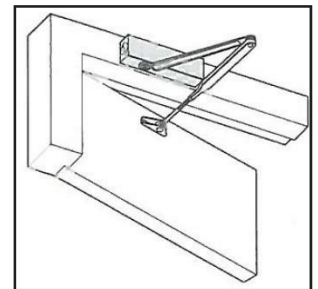

OPTIONAL EXTRAS

- Available with slide track upon request.

INSTALLATION OPTIONS

1. Standard Arm

Closer installed on pull side of door. This mounting position permits opening of 180°.

2. Parallel Arm

Closer installed on push side of door. This mounting position permits opening of 180°.

3. Frame Mounting

Closer installed on push side of door and frame head where conditions do not allow parallel mounting.

HOW TO SPECIFY

Eg, "Pyropanel MD1300SIL Fire Rated closer"

Pyropanel Developments Pty Ltd