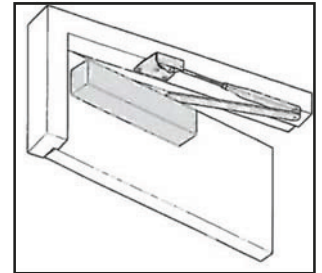

OPTIONAL EXTRAS

- Available with slide track upon request.

INSTALLATION OPTIONS

1. Standard Arm

Closer installed on pull side of door. This mounting position permits opening of 180°.

2. Parallel Arm

Closer installed on push side of door. This mounting position permits opening of 180°.

3. Frame Mounting

Closer installed on push side of door and frame head where conditions do not allow parallel mounting.

HOW TO SPECIFY

Eg, "Pyropanel MD1300SIL Fire Rated closer"

Pyropanel Developments Pty Ltd