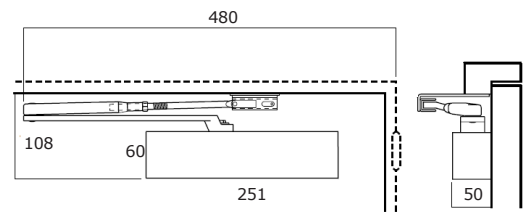

OPTIONAL EXTRAS

- Available with slide track upon request.

INSTALLATION OPTIONS
1. Standard Arm

Closer installed on pull side of door. This mounting position permits opening of 180°.

2. Parallel Arm

Closer installed on push side of door. This mounting position permits opening of 180°.