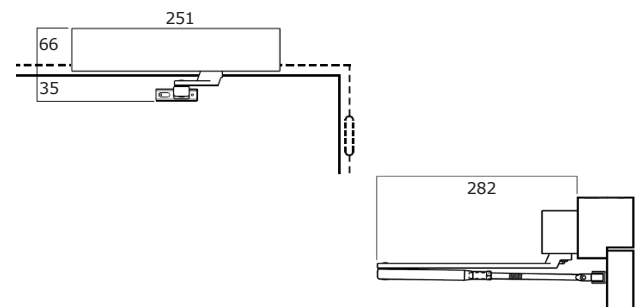

DESCRIPTION

Fire Rated adjustable door closer. Certified and tested on fire doors for up to 4 hours.

APPLICATIONS

Suitable for fire doors and standard doors used in residential and commercial applications.

FEATURES

- Tested and certified to Australian Standards
- 2 to 6 power adjustable
- Delayed action
- Adjustable back check
- Adjustable latching speed
- Adjustable closing speed
- Overload protection
- Non-Handed
- Standard and Parallel arm brackets included
- Easy to install

OPTIONAL EXTRAS

- Available with slide track upon request.

INSTALLATION OPTIONS

1. Standard Arm

Closer installed on pull side of door. This mounting position permits opening of 180°.

2. Parallel Arm

Closer installed on push side of door. This mounting position permits opening of 180°.

3. Frame Mounting

Closer installed on push side of door and frame head where conditions do not allow parallel mounting.

HOW TO SPECIFY

Eg, "Pyropanel LG1500SIL Fire Rated door closer"

Pyropanel Developments Pty Ltd

235 Huntingdale Rd, Oakleigh, Vic 3166
Ph: **(03) 9837 8500** Fax: (03) 9837 8550
Email: sales@pyropanel.com.au
Web: www.pyropanel.com.au

Distributed by: