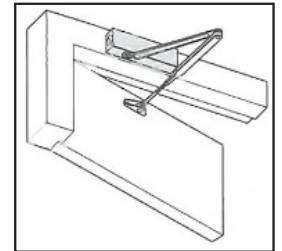

OPTIONAL EXTRAS

- Available with slide track upon request.

INSTALLATION OPTIONS
1. Standard Arm

Closer installed on pull side of door. This mounting position permits opening of 180°.

2. Parallel Arm

Closer installed on push side of door. This mounting position permits opening of 180°.

3. Frame Mounting

Closer installed on push side of door and frame head where conditions do not allow parallel mounting.

HOW TO SPECIFY

Eg, "Pyropanel LG1500SIL Fire Rated door closer"

Pyropanel Developments Pty Ltd