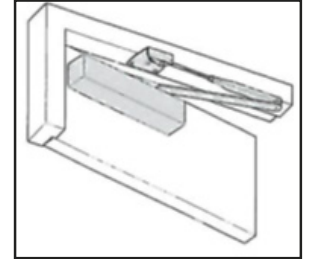

OPTIONAL EXTRAS

- Available with slide track upon request.

INSTALLATION OPTIONS
1. Standard Arm

Closer installed on pull side of door. This mounting position permits opening of 180°.

2. Parallel Arm

Closer installed on push side of door. This mounting position permits opening of 180°.

3. Frame Mounting

Closer installed on push side of door and frame head where conditions do not allow parallel mounting.

HOW TO SPECIFY

Eg, "Pyropanel LG1500SIL Fire Rated door closer"

Pyropanel Developments Pty Ltd