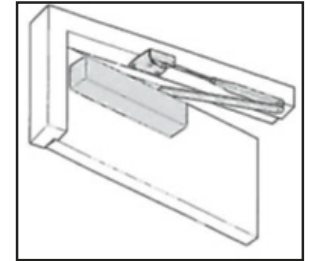

OPTIONAL EXTRAS

- Available with slide track upon request.

INSTALLATION OPTIONS
1. Standard Arm

Closer installed on pull side of door. This mounting position permits opening of 180°.

2. Parallel Arm

Closer installed on push side of door. This mounting position permits opening of 180°.

3. Frame Mounting

Closer installed on push side of door and frame head where conditions do not allow parallel mounting.

HOW TO SPECIFY

Eg, "Pyropanel LG1500SIL Fire Rated door closer"

Pyropanel Developments Pty Ltd