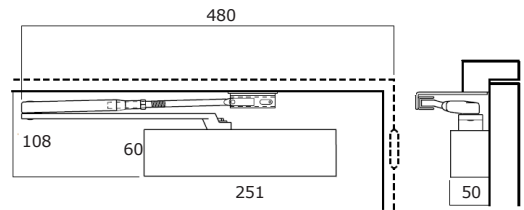

OPTIONAL EXTRAS

- Available with slide track upon request.

INSTALLATION OPTIONS
1. Standard Arm

Closer installed on pull side of door. This mounting position permits opening of 180°.

2. Parallel Arm

Closer installed on push side of door. This mounting position permits opening of 180°.