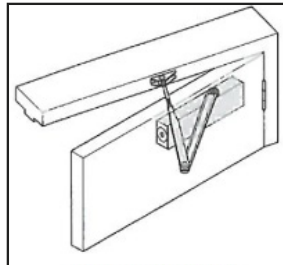

FEATURES

- Tested and certified to Australian Standards
- 2 to 6 power adjustable
- Delayed action
- Adjustable back check
- Adjustable latching speed
- Adjustable closing speed
- Overload protection
- Non-Handed
- Standard and Parallel arm brackets included
- Easy to install

OPTIONAL EXTRAS

- Available with slide track upon request.

INSTALLATION OPTIONS
1. Standard Arm

Closer installed on pull side of door. This mounting position permits opening of 180°.

2. Parallel Arm

Closer installed on push side of door. This mounting position permits opening of 180°.