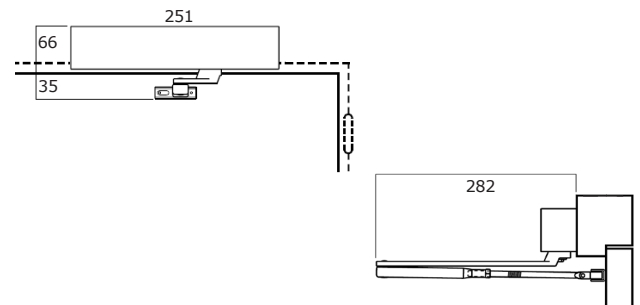

DESCRIPTION

Fire Rated adjustable door closer. Certified and tested on fire doors for up to 4 hours.

APPLICATIONS

Suitable for fire doors and standard doors used in residential and commercial applications.

FEATURES

- Tested and certified to Australian Standards
- 2 to 6 power adjustable
- Delayed action
- Adjustable back check
- Adjustable latching speed
- Adjustable closing speed
- Overload protection
- Non-Handed
- Standard and Parallel arm brackets included
- Easy to install

OPTIONAL EXTRAS

- Available with slide track upon request.

INSTALLATION OPTIONS

1. Standard Arm

Closer installed on pull side of door. This mounting position permits opening of 180°.

2. Parallel Arm

Closer installed on push side of door. This mounting position permits opening of 180°.

3. Frame Mounting

Closer installed on push side of door and frame head where conditions do not allow parallel mounting.

HOW TO SPECIFY

Eg, "Pyropanel LG1500SIL Fire Rated door closer"

Pyropanel Developments Pty Ltd

235 Huntingdale Rd, Oakleigh, Vic 3166

Ph: **(03) 9837 8500** Fax: (03) 9837 8550

Email: sales@pyropanel.com.au

Web: www.pyropanel.com.au

Distributed by: