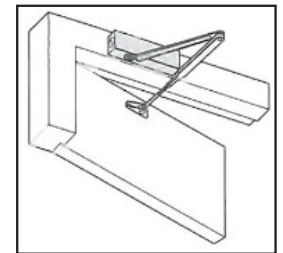

OPTIONAL EXTRAS

- Available with slide track upon request.

INSTALLATION OPTIONS
1. Standard Arm

Closer installed on pull side of door. This mounting position permits opening of 180°.

2. Parallel Arm

Closer installed on push side of door. This mounting position permits opening of 180°.

3. Frame Mounting

Closer installed on push side of door and frame head where conditions do not allow parallel mounting.

HOW TO SPECIFY

Eg, "Pyropanel LG1500SIL Fire Rated door closer"

Pyropanel Developments Pty Ltd