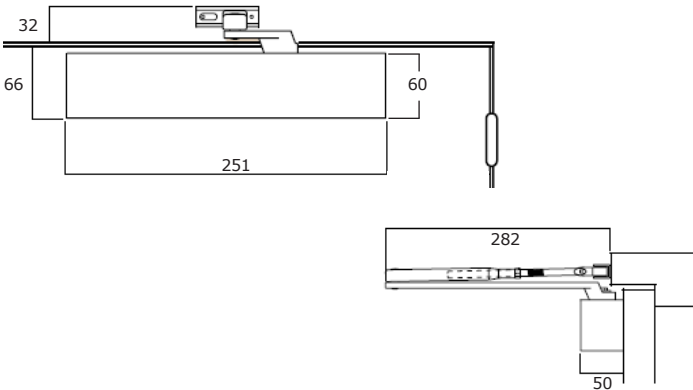

OPTIONAL EXTRAS

- Available with slide track upon request.

INSTALLATION OPTIONS
1. Standard Arm

Closer installed on pull side of door. This mounting position permits opening of 180°.

2. Parallel Arm

Closer installed on push side of door. This mounting position permits opening of 180°.