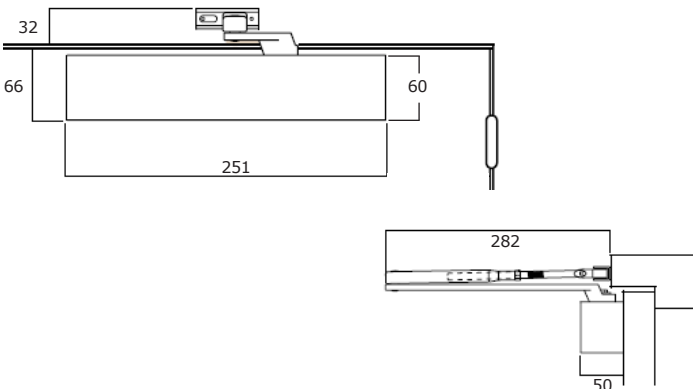

OPTIONAL EXTRAS

- Available with slide track upon request.

INSTALLATION OPTIONS
1. Standard Arm

Closer installed on pull side of door. This mounting position permits opening of 180°.

2. Parallel Arm

Closer installed on push side of door. This mounting position permits opening of 180°.