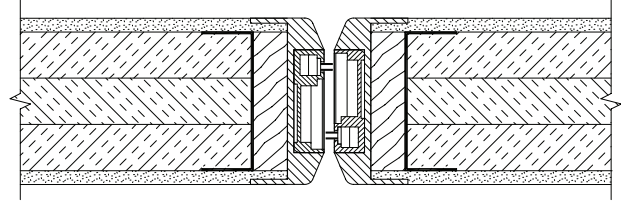

DESCRIPTION

Fire rated meeting stiles suitable for Pyropanel fire doors for up to 4 hours of fire rating.

**Aluminium bull nosed meeting stile
(Up to 3 hours of fire rating)**

Meeting stile detail of anodised aluminium suitable for single acting and double acting fire doors for up to 3 hours of fire rating. Meeting stile incorporates the Pyroseal fin seal.

**Aluminium J-Section meeting stile
(Up to 4 hours of fire rating)**

Standard meeting stile detail of anodised aluminium interlocking J-Section fitted to each leaf. Smoke seals to both leaves available as optional extra. Meeting stile is approved for Life Safety Doors (certified smoke doors). Active leaf should be nominated in specification when ordering.

**Square edge meeting stile
(Up to 1 hour of fire rating)**

Meeting stile detail of with Raven RP76 seals and veneered edge strip to enable the meeting stiles to look like solid timber.

**Aluminium rebated meeting stile
(Up to 4 hours of fire rating)**

Meeting stile detail of anodised aluminium suitable for doors with up to 4 hours of fire rating.

**Timber double rebated meeting stile
(Up to 1 hour of fire rating)**

Timber meeting stile with double rebated detail and integrated smoke seals.