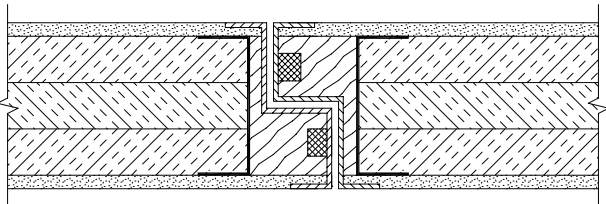

DESCRIPTION

Fire rated meeting stiles suitable for Pyropanel fire doors for up to 4 hours of fire rating.

**Aluminium bull nosed meeting stile
(Up to 3 hours of fire rating)**

Meeting stile detail of anodised aluminium suitable for single acting and double acting fire doors for up to 3 hours of fire rating. Meeting stile incorporates the Pyroseal fin seal.

**Aluminium J-Section meeting stile
(Up to 4 hours of fire rating)**

Standard meeting stile detail of anodised aluminium interlocking J-Section fitted to each leaf. Smoke seals to both leaves available as optional extra. Meeting stile is approved for Life Safety Doors (certified smoke doors). Active leaf should be nominated in specification when ordering.

**Square edge meeting stile
(Up to 1 hour of fire rating)**

Meeting stile detail of with Raven RP76 seals and veneered edge strip to enable the meeting stiles to look like solid timber.

**Aluminium rebated meeting stile
(Up to 4 hours of fire rating)**

Meeting stile detail of anodised aluminium suitable for doors with up to 4 hours of fire rating.

**Timber double rebated meeting stile
(Up to 1 hour of fire rating)**

Timber meeting stile with double rebated detail and integrated smoke seals.