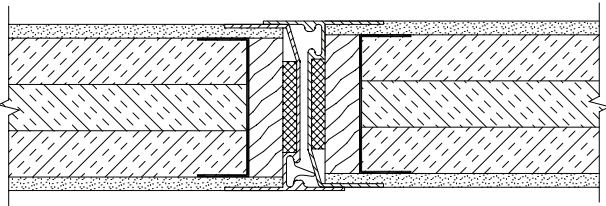

DESCRIPTION

Fire rated meeting stiles suitable for Pyropanel fire doors for up to 4 hours of fire rating.

**Aluminium bull nosed meeting stile
(Up to 3 hours of fire rating)**

Meeting stile detail of anodised aluminium suitable for single acting and double acting fire doors for up to 3 hours of fire rating. Meeting stile incorporates the Pyroseal fin seal.

**Aluminium J-Section meeting stile
(Up to 4 hours of fire rating)**

Standard meeting stile detail of anodised aluminium interlocking J-Section fitted to each leaf. Smoke seals to both leaves available as optional extra. Meeting stile is approved for Life Safety Doors (certified smoke doors). Active leaf should be nominated in specification when ordering.

**Square edge meeting stile
(Up to 1 hour of fire rating)**

Meeting stile detail of with Raven RP76 seals and veneered edge strip to enable the meeting stiles to look like solid timber.

**Aluminium rebated meeting stile
(Up to 4 hours of fire rating)**

Meeting stile detail of anodised aluminium suitable for doors with up to 4 hours of fire rating.

**Timber double rebated meeting stile
(Up to 1 hour of fire rating)**

Timber meeting stile with double rebated detail and integrated smoke seals.