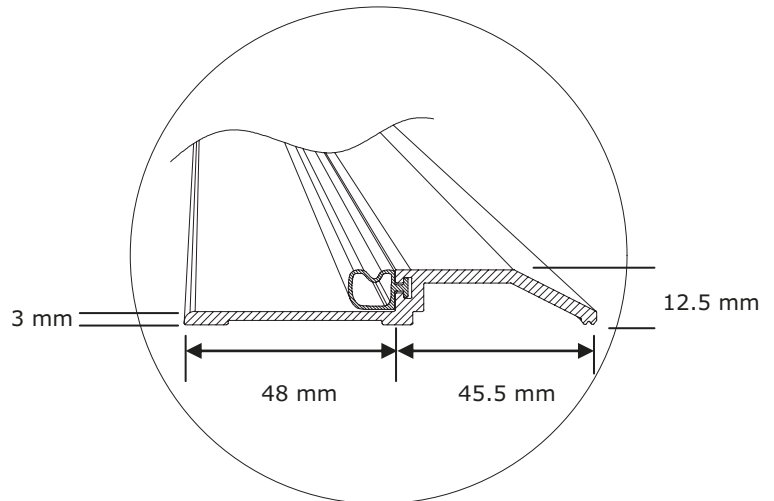

FEATURES

- Slimline design - only 12.5mm high
- Replaceable rubber seal
- Easy to install

CLEARANCES

Max clearance under door before installing Pyrosill = 8mm

Min clearance under door before installing Pyrosill = 4mm

Max clearance under door to Pyrosill = 5mm

Min clearance under door to Pyrosill = 1mm

HOW TO SPECIFY

"Door seal to be a Pyropanel Pyrosill acoustic & smoke threshold seal..."

Example of Pyrosill installed at base of Pyropanel AS-SPECIAL-A acoustic door