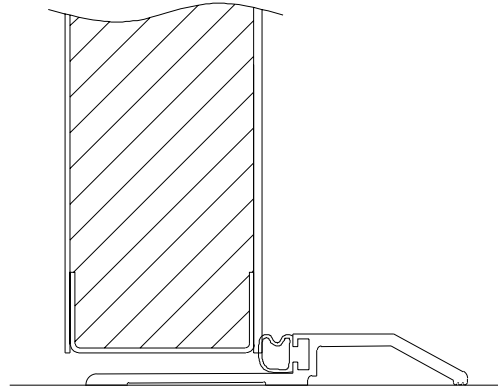

ACCESSORIES

Pyropanel Pyrosill

DESCRIPTION

An aluminium floor mounted threshold seal incorporating a silicone-based seal that reduces the passage of sound and smoke.

APPLICATIONS

Commercial and domestic applications requiring a high performance acoustic and smoke seal. Has been tested with Pyropanel Acoustic doors for up to 47 Rw acoustic resistance with other seals (refer AS-SPECIAL-A).

FEATURES

- Slimline design - only 12.5mm high
- Replaceable rubber seal
- Easy to install

CLEARANCES

Max clearance under door before installing Pyrosill = 8mm

Min clearance under door before installing Pyrosill = 4mm

Max clearance under door to Pyrosill = 5mm

Min clearance under door to Pyrosill = 1mm

HOW TO SPECIFY

"Door seal to be a Pyropanel Pyrosill acoustic & smoke threshold seal..."

Example of Pyrosill installed at base of Pyropanel AS-SPECIAL-A acoustic door