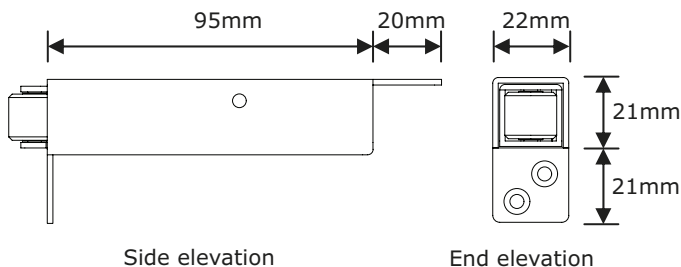

ACCESSORIES

Pyropanel Auto Bolt

DESCRIPTION

Automatic bolt for fire door pairs, which is recessed into the head of the non active leaf, and automatically bolts the non-active leaf when the active leaf returns to the closed position.

FEATURES

- Suitable for Pyropanel Fire Rated pair doorsets.
- Designed to securely hold the non-active leaf closed in the event of a fire scenario.
- Fire Rated up to 4 hrs.
- Fail safe.
- Manufactured in Australia.
- Easy to install.
- Head of the door frame requires a rectangular hole.

Front elevation showing disengaged Auto bolt with active door leaf open.

Front elevation showing engaged Auto bolt after active door leaf is closed.

HOW TO SPECIFY

"Pyropanel Fire Rated Doorset Pair to include Pyropanel Fire Rated Auto bolt to non-active leaf"...