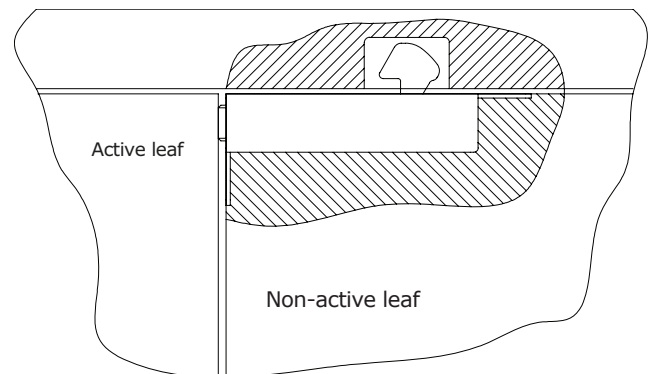

Front elevation showing engaged Auto bolt after active door leaf is closed.