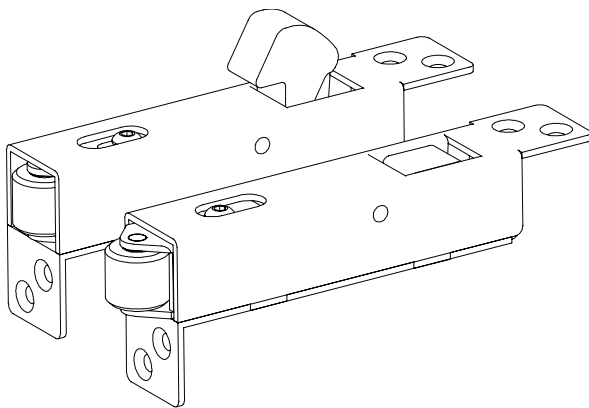

ACCESSORIES

Pyropanel Auto Bolt

DESCRIPTION

Automatic bolt for fire door pairs, which is recessed into the head of the non active leaf, and automatically bolts the non-active leaf when the active leaf returns to the closed position.

FEATURES

- Suitable for Pyropanel Fire Rated pair doorsets.
- Designed to securely hold the non-active leaf closed in the event of a fire scenario.
- Fire Rated up to 4 hrs.
- Fail safe.
- Manufactured in Australia.
- Easy to install.
- Head of the door frame requires a rectangular hole.

Front elevation showing disengaged Auto bolt with active door leaf open.

Front elevation showing engaged Auto bolt after active door leaf is closed.

HOW TO SPECIFY

"Pyropanel Fire Rated Doorset Pair to include Pyropanel Fire Rated Auto bolt to non-active leaf"...