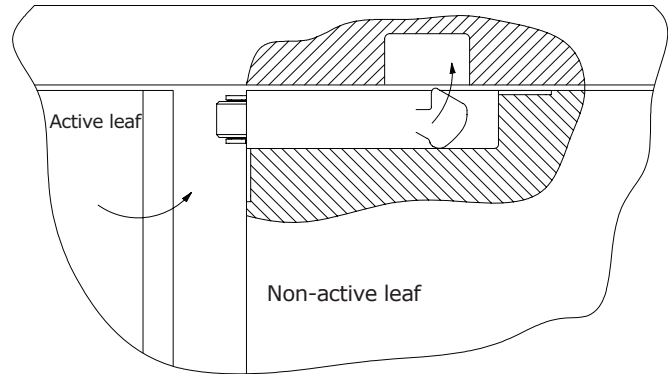

ACCESSORIES

Pyropanel Auto Bolt

DESCRIPTION

Automatic bolt for fire door pairs, which is recessed into the head of the non active leaf, and automatically bolts the non-active leaf when the active leaf returns to the closed position.

FEATURES

- Suitable for Pyropanel Fire Rated pair doorsets.
- Designed to securely hold the non-active leaf closed in the event of a fire scenario.
- Fire Rated up to 4 hrs.
- Fail safe.
- Manufactured in Australia.
- Easy to install.
- Head of the door frame requires a rectangular hole.