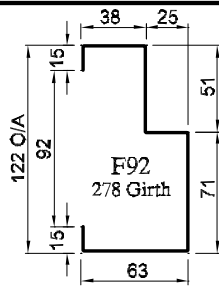

FRAME PROFILES

Fire Rated Frames

TECH SHEET: FRAME-02

Issue: 23-10-07

Pressed Metal door frames for fire rated doorsets

HOW TO SPECIFY

"Door frame to be a Pyropanel F117 Prime painted pressed metal door frame. Builder to confirm door frame applicability".*