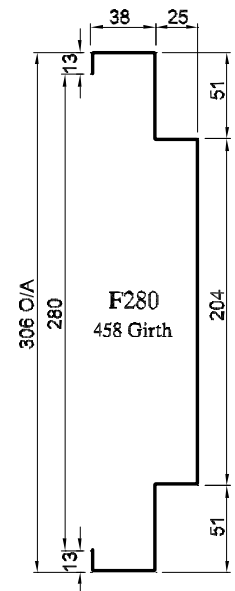

FRAME PROFILES

Fire Rated Frames

TECH SHEET: FRAME-02

Issue: 23-10-07

Pressed Metal door frames for fire rated doorsets

HOW TO SPECIFY

"Door frame to be a Pyropanel F117 Prime painted pressed metal door frame. Builder to confirm door frame applicability".*