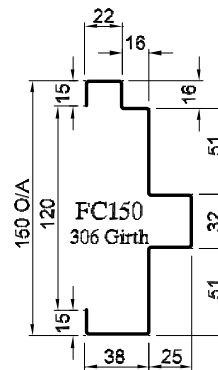

FRAME PROFILES

Fire Rated Frames

TECH SHEET: FRAME-02

Issue: 23-10-07

Pressed Metal door frames for fire rated doorsets

HOW TO SPECIFY

"Door frame to be a Pyropanel F117 Prime painted pressed metal door frame. Builder to confirm door frame applicability".*