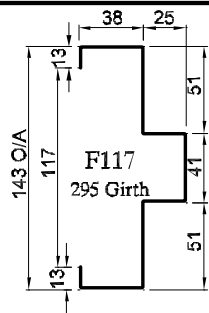

FRAME PROFILES

Fire Rated Frames

TECH SHEET: FRAME-02

Issue: 23-10-07

Pressed Metal door frames for fire rated doorsets

HOW TO SPECIFY

"Door frame to be a Pyropanel F117 Prime painted pressed metal door frame. Builder to confirm door frame applicability".*