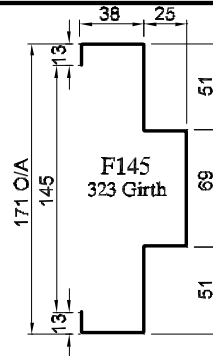

FRAME PROFILES

Fire Rated Frames

TECH SHEET: FRAME-02

Issue: 23-10-07

Pressed Metal door frames for fire rated doorsets

HOW TO SPECIFY

"Door frame to be a Pyropanel F117 Prime painted pressed metal door frame. Builder to confirm door frame applicability".*