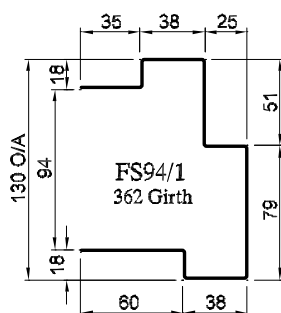

FRAME PROFILES

Fire Rated Frames

TECH SHEET: FRAME-02

Issue: 23-10-07

Pressed Metal door frames for fire rated doorsets

HOW TO SPECIFY

"Door frame to be a Pyropanel F117 Prime painted pressed metal door frame. Builder to confirm door frame applicability".*