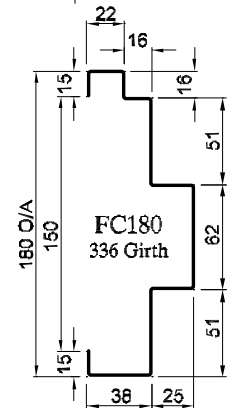

FRAME PROFILES

Fire Rated Frames

TECH SHEET: FRAME-02

Issue: 23-10-07

Pressed Metal door frames for fire rated doorsets

HOW TO SPECIFY

"Door frame to be a Pyropanel F117 Prime painted pressed metal door frame. Builder to confirm door frame applicability".*