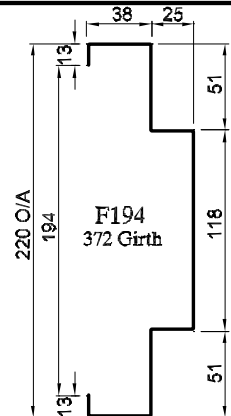

FRAME PROFILES

Fire Rated Frames

TECH SHEET: FRAME-02

Issue: 23-10-07

Pressed Metal door frames for fire rated doorsets

HOW TO SPECIFY

"Door frame to be a Pyropanel F117 Prime painted pressed metal door frame. Builder to confirm door frame applicability".*