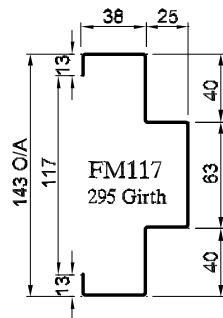

FRAME PROFILES

Fire Rated Frames

TECH SHEET: FRAME-02

Issue: 23-10-07

Pressed Metal door frames for fire rated doorsets

HOW TO SPECIFY

"Door frame to be a Pyropanel F117 Prime painted pressed metal door frame. Builder to confirm door frame applicability".*