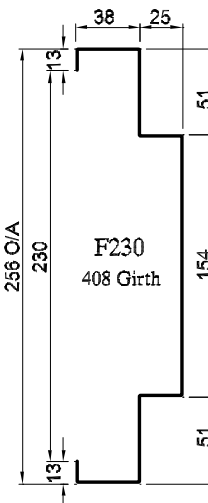

FRAME PROFILES

Fire Rated Frames

TECH SHEET: FRAME-02

Issue: 23-10-07

Pressed Metal door frames for fire rated doorsets

HOW TO SPECIFY

"Door frame to be a Pyropanel F117 Prime painted pressed metal door frame. Builder to confirm door frame applicability".*