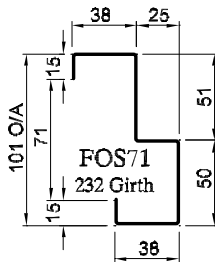

FRAME PROFILES

Fire Rated Frames

TECH SHEET: FRAME-02

Issue: 23-10-07

Pressed Metal door frames for fire rated doorsets

HOW TO SPECIFY

"Door frame to be a Pyropanel F117 Prime painted pressed metal door frame. Builder to confirm door frame applicability".*