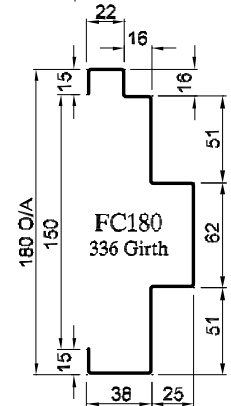

FRAME PROFILES

Fire Rated Frames

TECH SHEET: FRAME-02

Issue: 23-10-07

Pressed Metal door frames for fire rated doorsets

HOW TO SPECIFY

"Door frame to be a Pyropanel F117 Prime painted pressed metal door frame. Builder to confirm door frame applicability".*