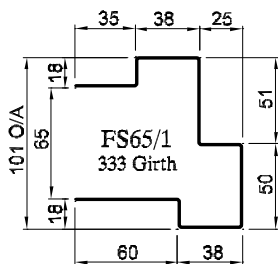

FRAME PROFILES

Fire Rated Frames

TECH SHEET: FRAME-02

Issue: 23-10-07

Pressed Metal door frames for fire rated doorsets

HOW TO SPECIFY

"Door frame to be a Pyropanel F117 Prime painted pressed metal door frame. Builder to confirm door frame applicability".*