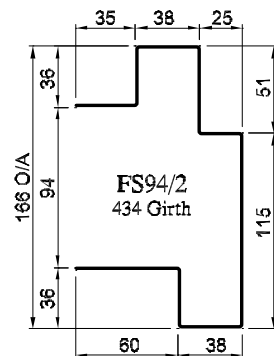

FRAME PROFILES

Fire Rated Frames

TECH SHEET: FRAME-02

Issue: 23-10-07

Pressed Metal door frames for fire rated doorsets

HOW TO SPECIFY

"Door frame to be a Pyropanel F117 Prime painted pressed metal door frame. Builder to confirm door frame applicability".*