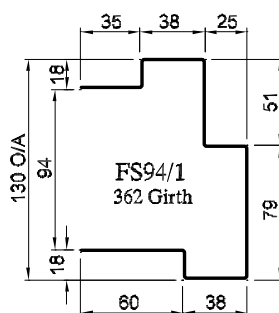

FRAME PROFILES

Fire Rated Frames

TECH SHEET: FRAME-02

Issue: 23-10-07

Pressed Metal door frames for fire rated doorsets

HOW TO SPECIFY

"Door frame to be a Pyropanel F117 Prime painted pressed metal door frame. Builder to confirm door frame applicability".*