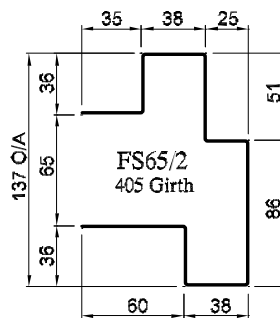

FRAME PROFILES

Fire Rated Frames

TECH SHEET: FRAME-02

Issue: 23-10-07

Pressed Metal door frames for fire rated doorsets

HOW TO SPECIFY

"Door frame to be a Pyropanel F117 Prime painted pressed metal door frame. Builder to confirm door frame applicability".*