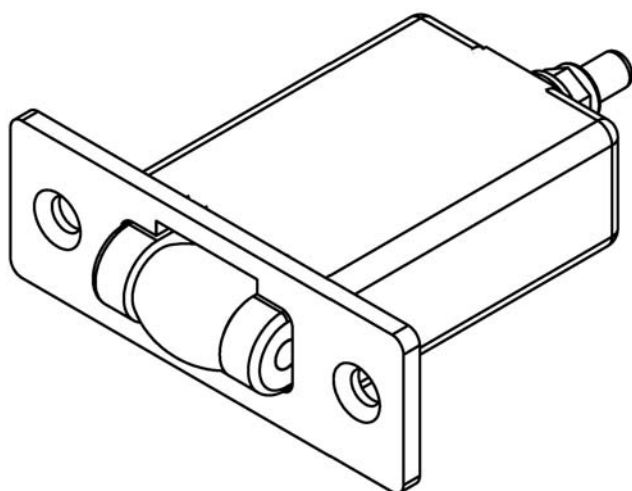

FIRE RATED ACCESSORIES

Pyropanel Roller-Latch

TECH SHEET: ACC-04

Issue: 03-08-2010

Latching mechanism for non-active leaf in Pyropanel Fire Rated Pairs Doorsets.

DESCRIPTION

Fire activated 'hold-close' latch suitable for the inactive leaf in most Pyropanel Fire Rated Pair Doorset.

APPLICATIONS / FEATURES

- Suitable for Pyropanel single action or double action Fire Rated Pair Doorsets.
- Designed to securely hold the inactive leaf closed in the event of a fire scenario
- Can be installed to the head of both leaves of a double - action pair
- Can be installed to the meeting stile of a double action pair
- Suitable for most types of Pyropanel Fire Rated Pair Doorsets
- Fire Rated up to 4 hrs
- Fail safe
- Manufactured in Australia
- Easy to install
- Must be used with custom designed single - action or double - action striker (supplied).