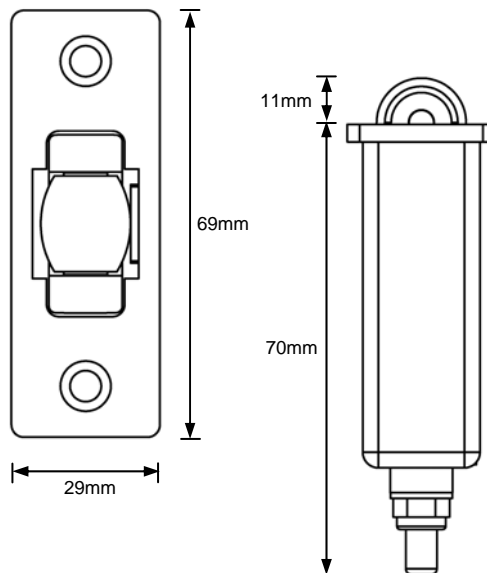

APPLICATIONS / FEATURES

- Suitable for Pyropanel single action or double action Fire Rated Pair Doorsets.
- Designed to securely hold the inactive leaf closed in the event of a fire scenario
- Can be installed to the head of both leaves of a double - action pair
- Can be installed to the meeting stile of a double action pair
- Suitable for most types of Pyropanel Fire Rated Pair Doorsets
- Fire Rated up to 4 hrs
- Fail safe
- Manufactured in Australia
- Easy to install
- Must be used with custom designed single - action or double - action striker (supplied).