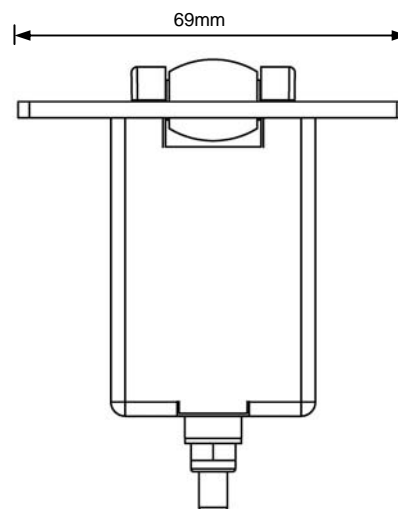

APPLICATIONS / FEATURES

- Suitable for Pyropanel single action or double action Fire Rated Pair Doorsets.
- Designed to securely hold the inactive leaf closed in the event of a fire scenario
- Can be installed to the head of both leaves of a double - action pair
- Can be installed to the meeting stile of a double action pair
- Suitable for most types of Pyropanel Fire Rated Pair Doorsets
- Fire Rated up to 4 hrs
- Fail safe
- Manufactured in Australia
- Easy to install
- Must be used with custom designed single - action or double - action striker (supplied).